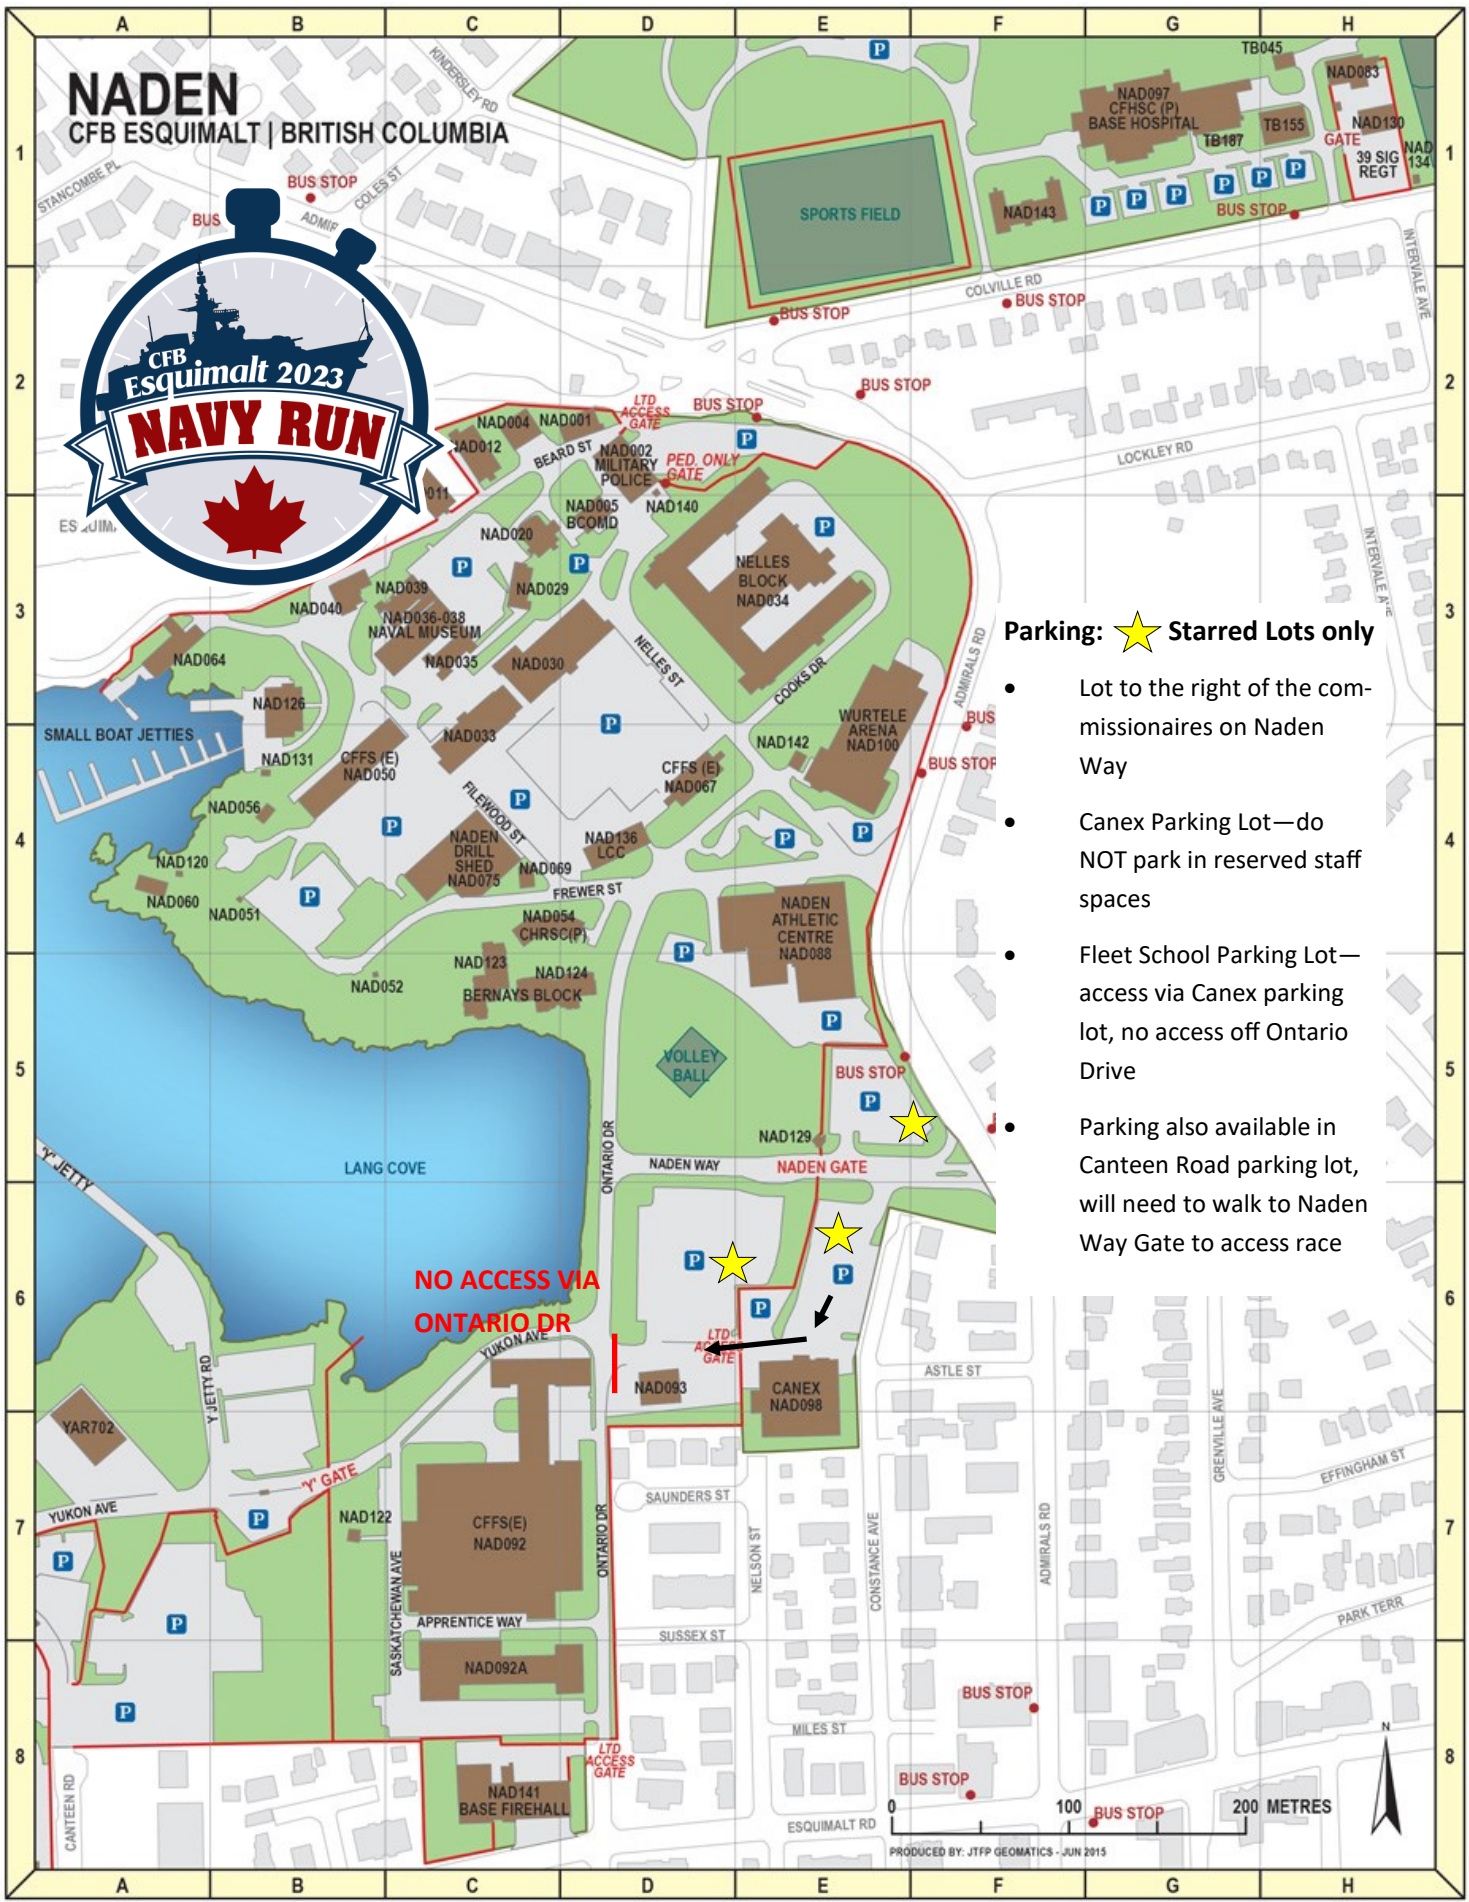

NADEN

CFB ESQUIMALT | BRITISH COLUMBIA

Parking: ★ Starred Lots only

- Lot to the right of the commissioners on Naden Way
- Canex Parking Lot—do NOT park in reserved staff spaces
- Fleet School Parking Lot—access via Canex parking lot, no access off Ontario Drive
- Parking also available in Canteen Road parking lot, will need to walk to Naden Way Gate to access race

NO ACCESS VIA ONTARIO DR